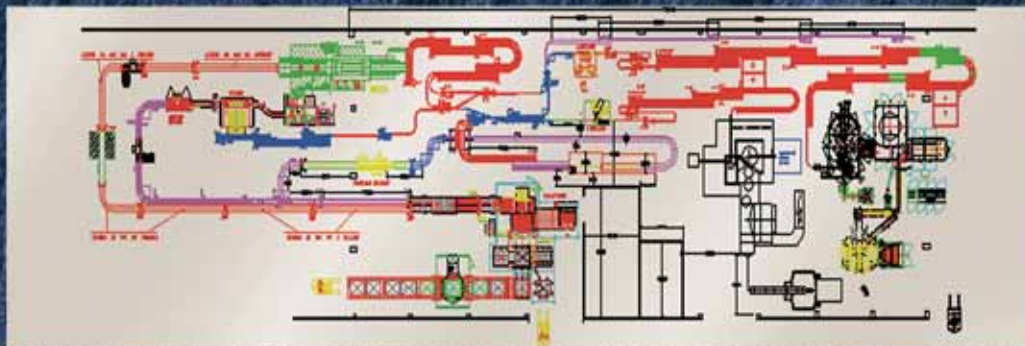

# Turnkey Plants

**DIMOU ENGINEERING S.A.**, is also engaged in the study, design and installation of complete bottling and packaging lines. After studying the customer's requirements **DIMOU ENGINEERING S.A.** can propose customized solutions, providing hi-tech turnkey plants.