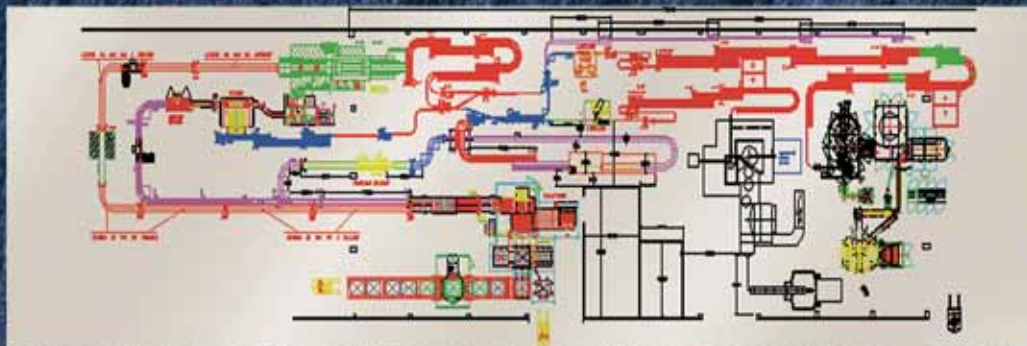

# Turnkey Plants

**DIMOU ENGINEERING S.A.**, is also engaged in the study, design and installation of complete bottling and packaging lines. After studying the customer's requirements **DIMOU ENGINEERING S.A.** can propose customized solutions, providing hi-tech turnkey plants.